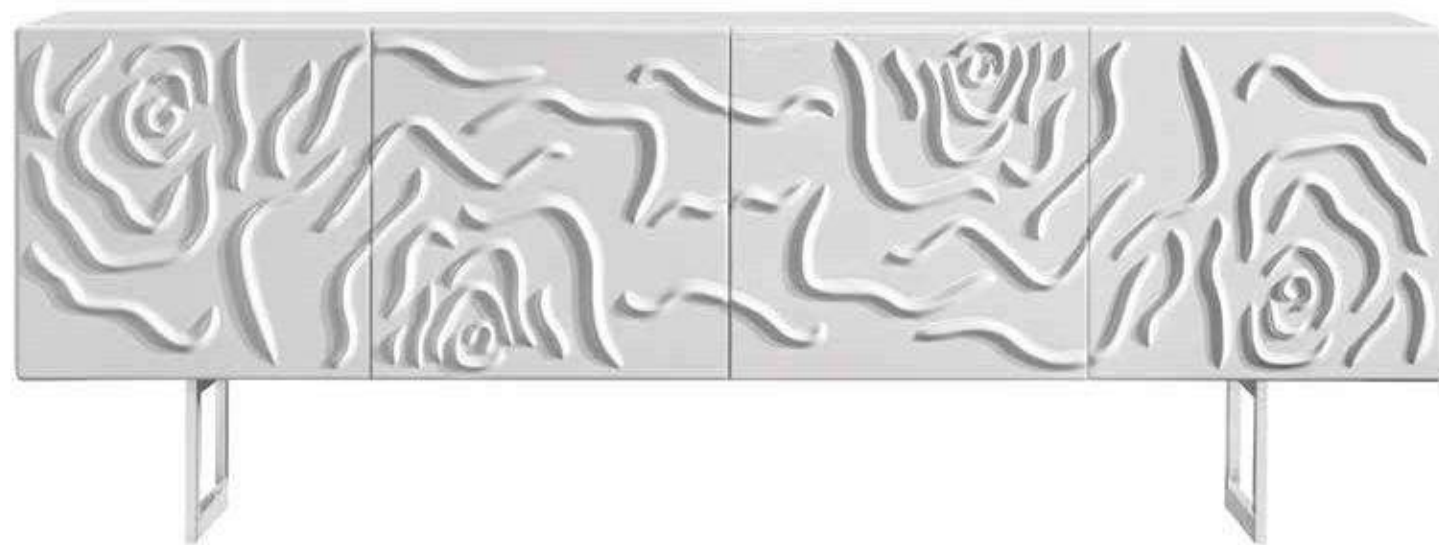

panel and old carving artistry with today's technology,

PARMA COLLECTION
// dining room

PARMA COLLECTION
// dining room
Kod / Renk • 2020 / Beyaz-Krom
Code / Colour • 2020 / White-Chrome

casamia
by Pianno-Vukka