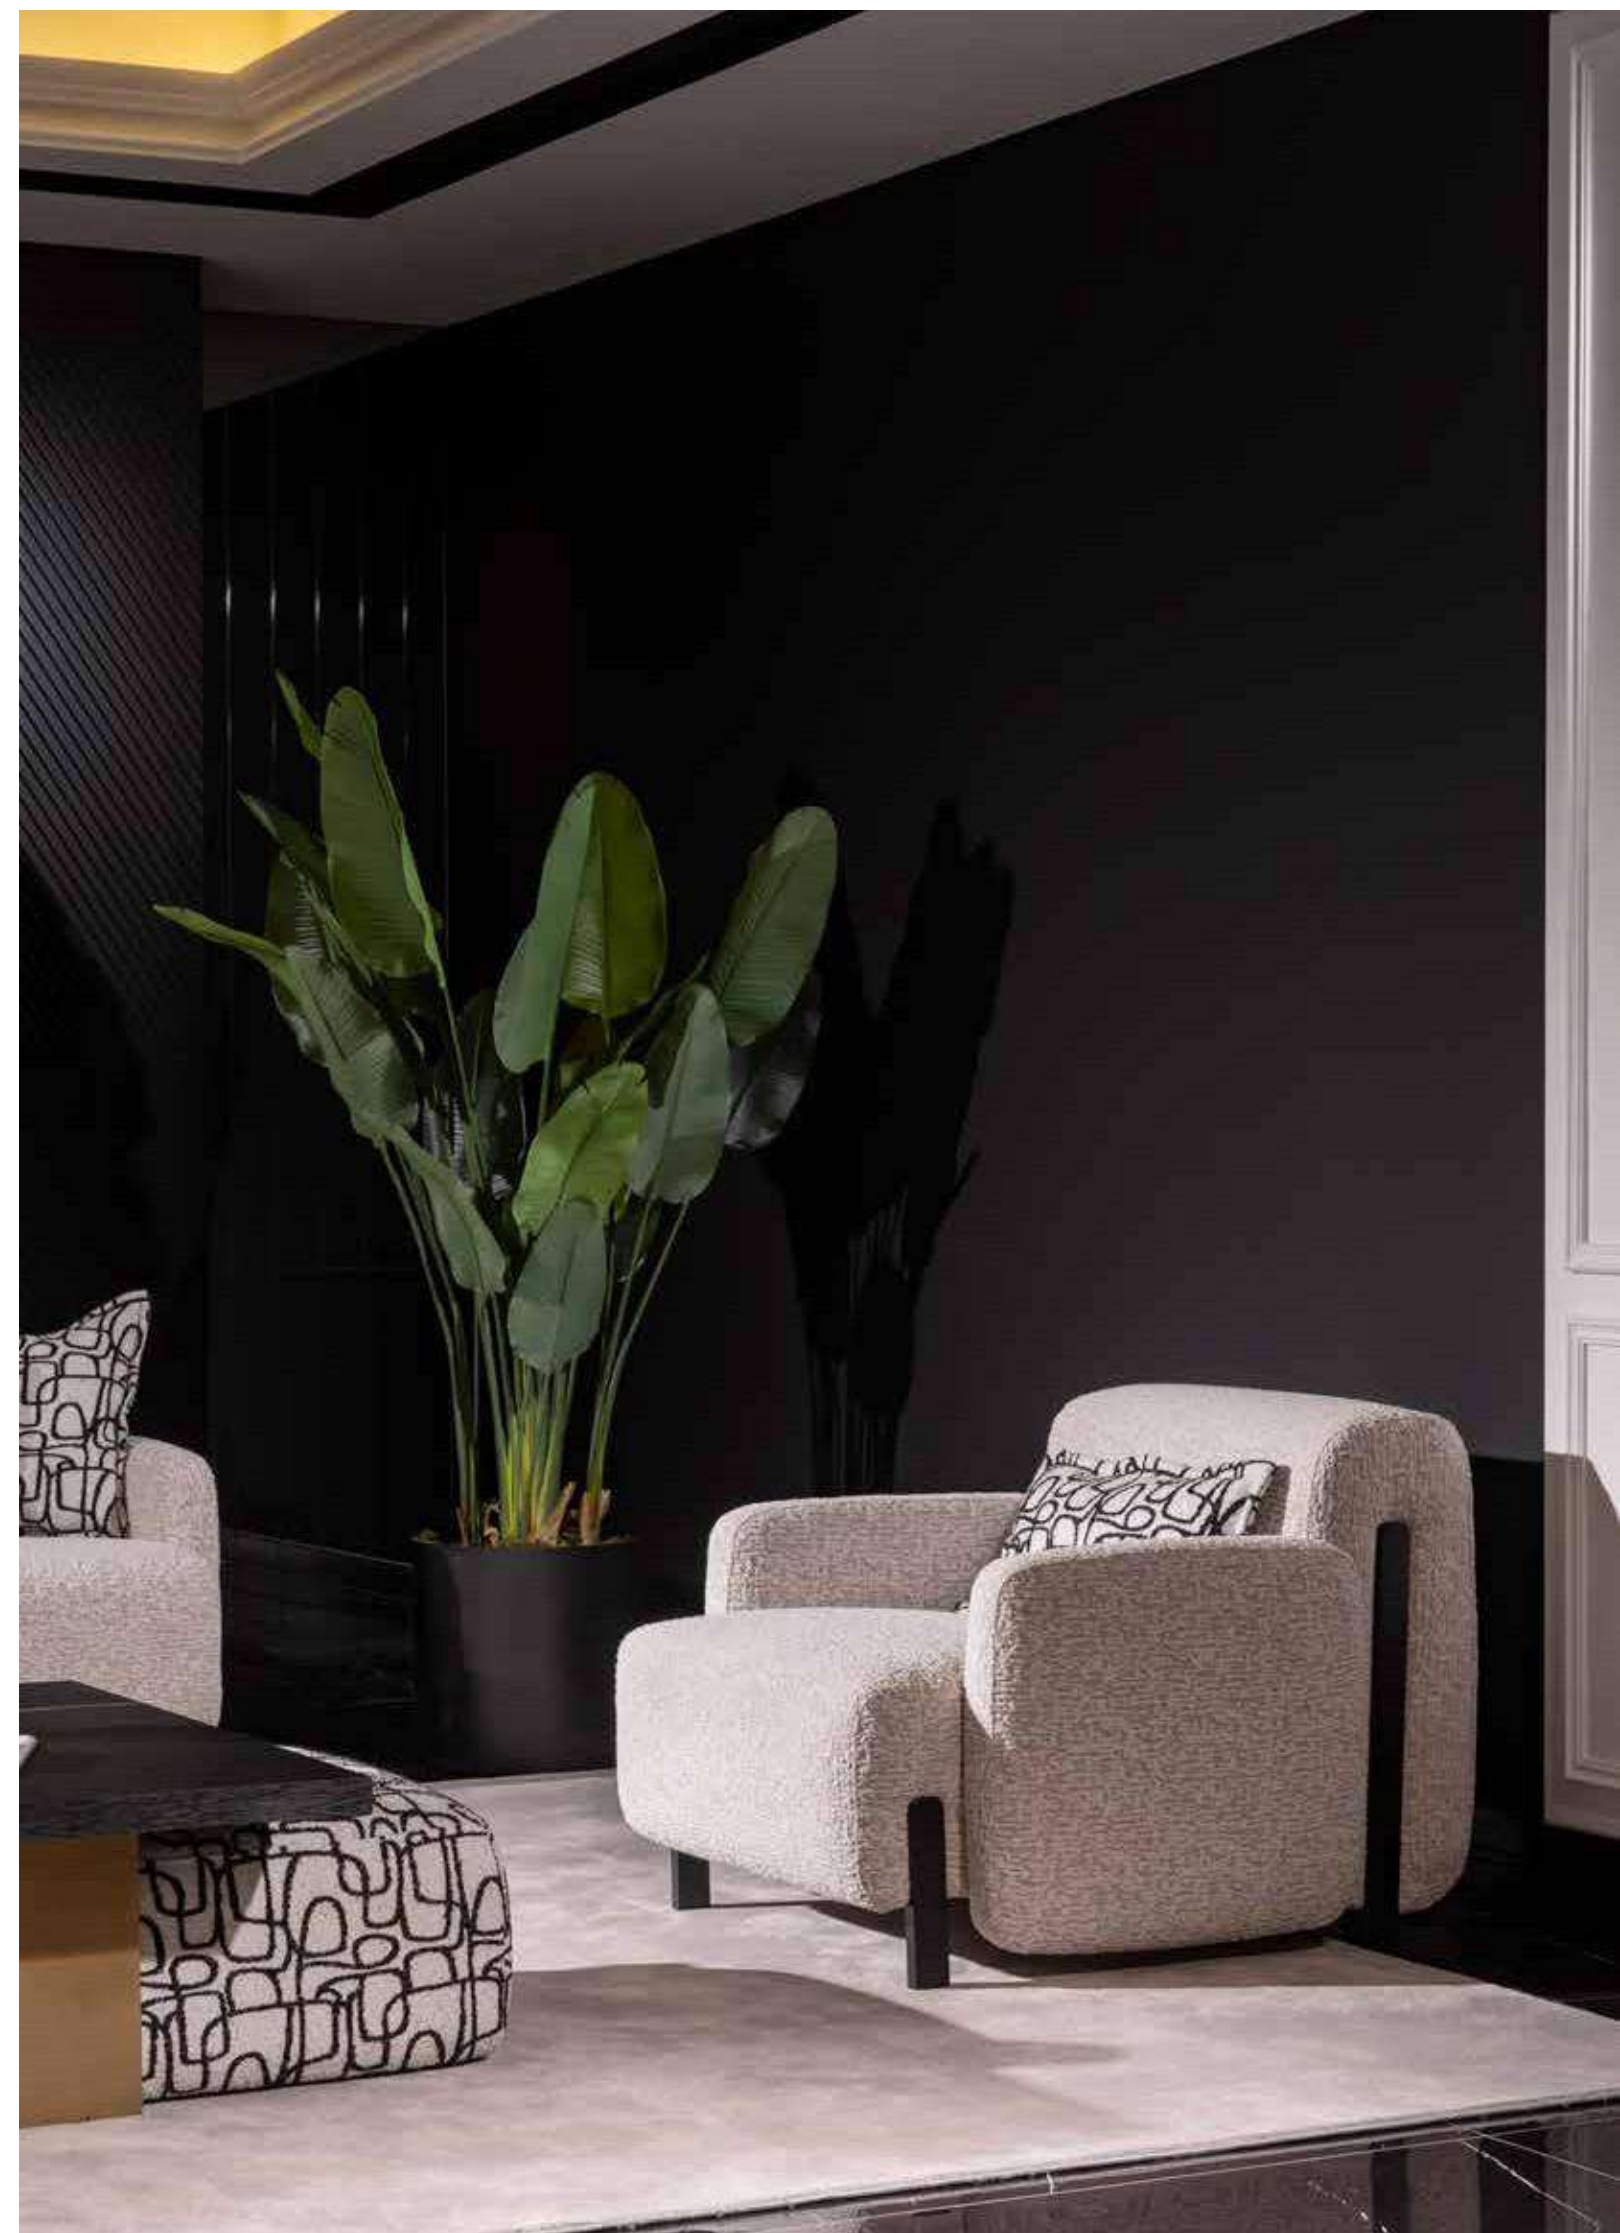

ETRO COLLECTION

// sofa set

Kod • 6058 Code • 6058