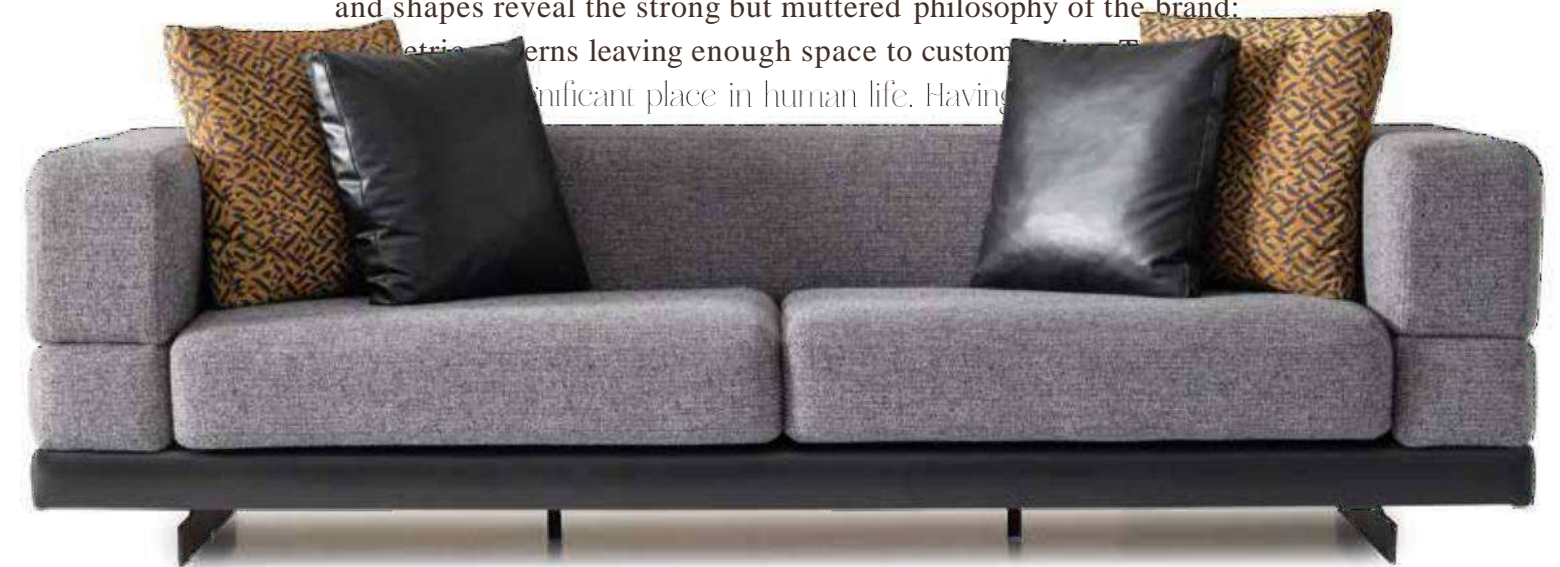

Code / Colour • 5016 / Lake Grey

FLEXIBLE &
CUSTOMIZABLE
MULTI-PURPOSE USE

NATURA SOFA SET

The
apparently simple ap-
peal of Natura Collection tells the
story of understated elegance that can be per-
ceived in the purity of the lines, the precious details
and the successful combination of heterogeneous mate-
rials. In the dining room, concrete and abstract as well as tan-
gible and intangible shapes coexist in a single space, where each
unit, from the care to details to the refined balance between colours
and shapes reveal the strong but muttered philosophy of the brand:
geometric patterns leaving enough space to customize the sofa
a significant place in human life. Having