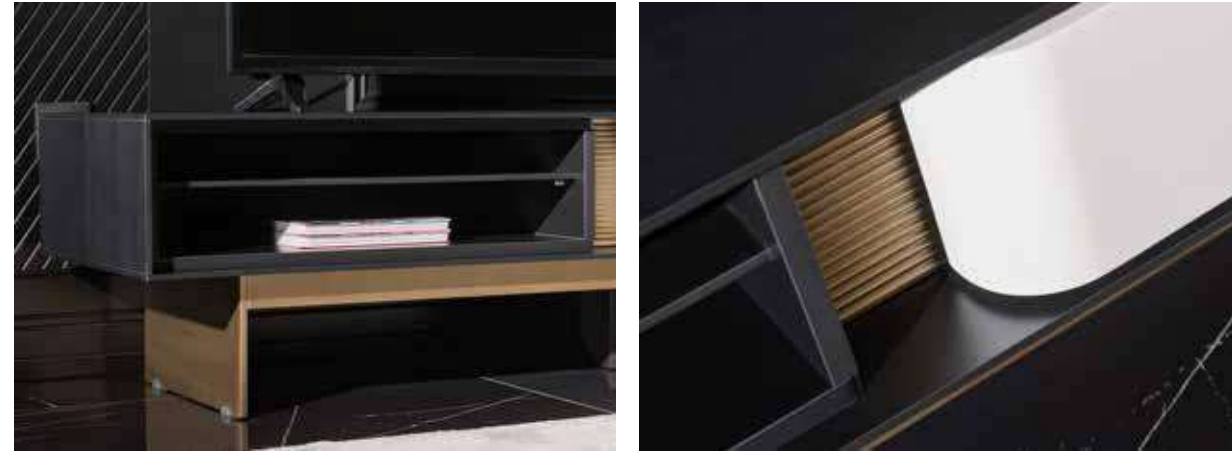

ETRO COLLECTION
// wall unit
Kod / Renk • 5058 / Siyah-Beyaz
Code / Colour • 5058 / Black-White