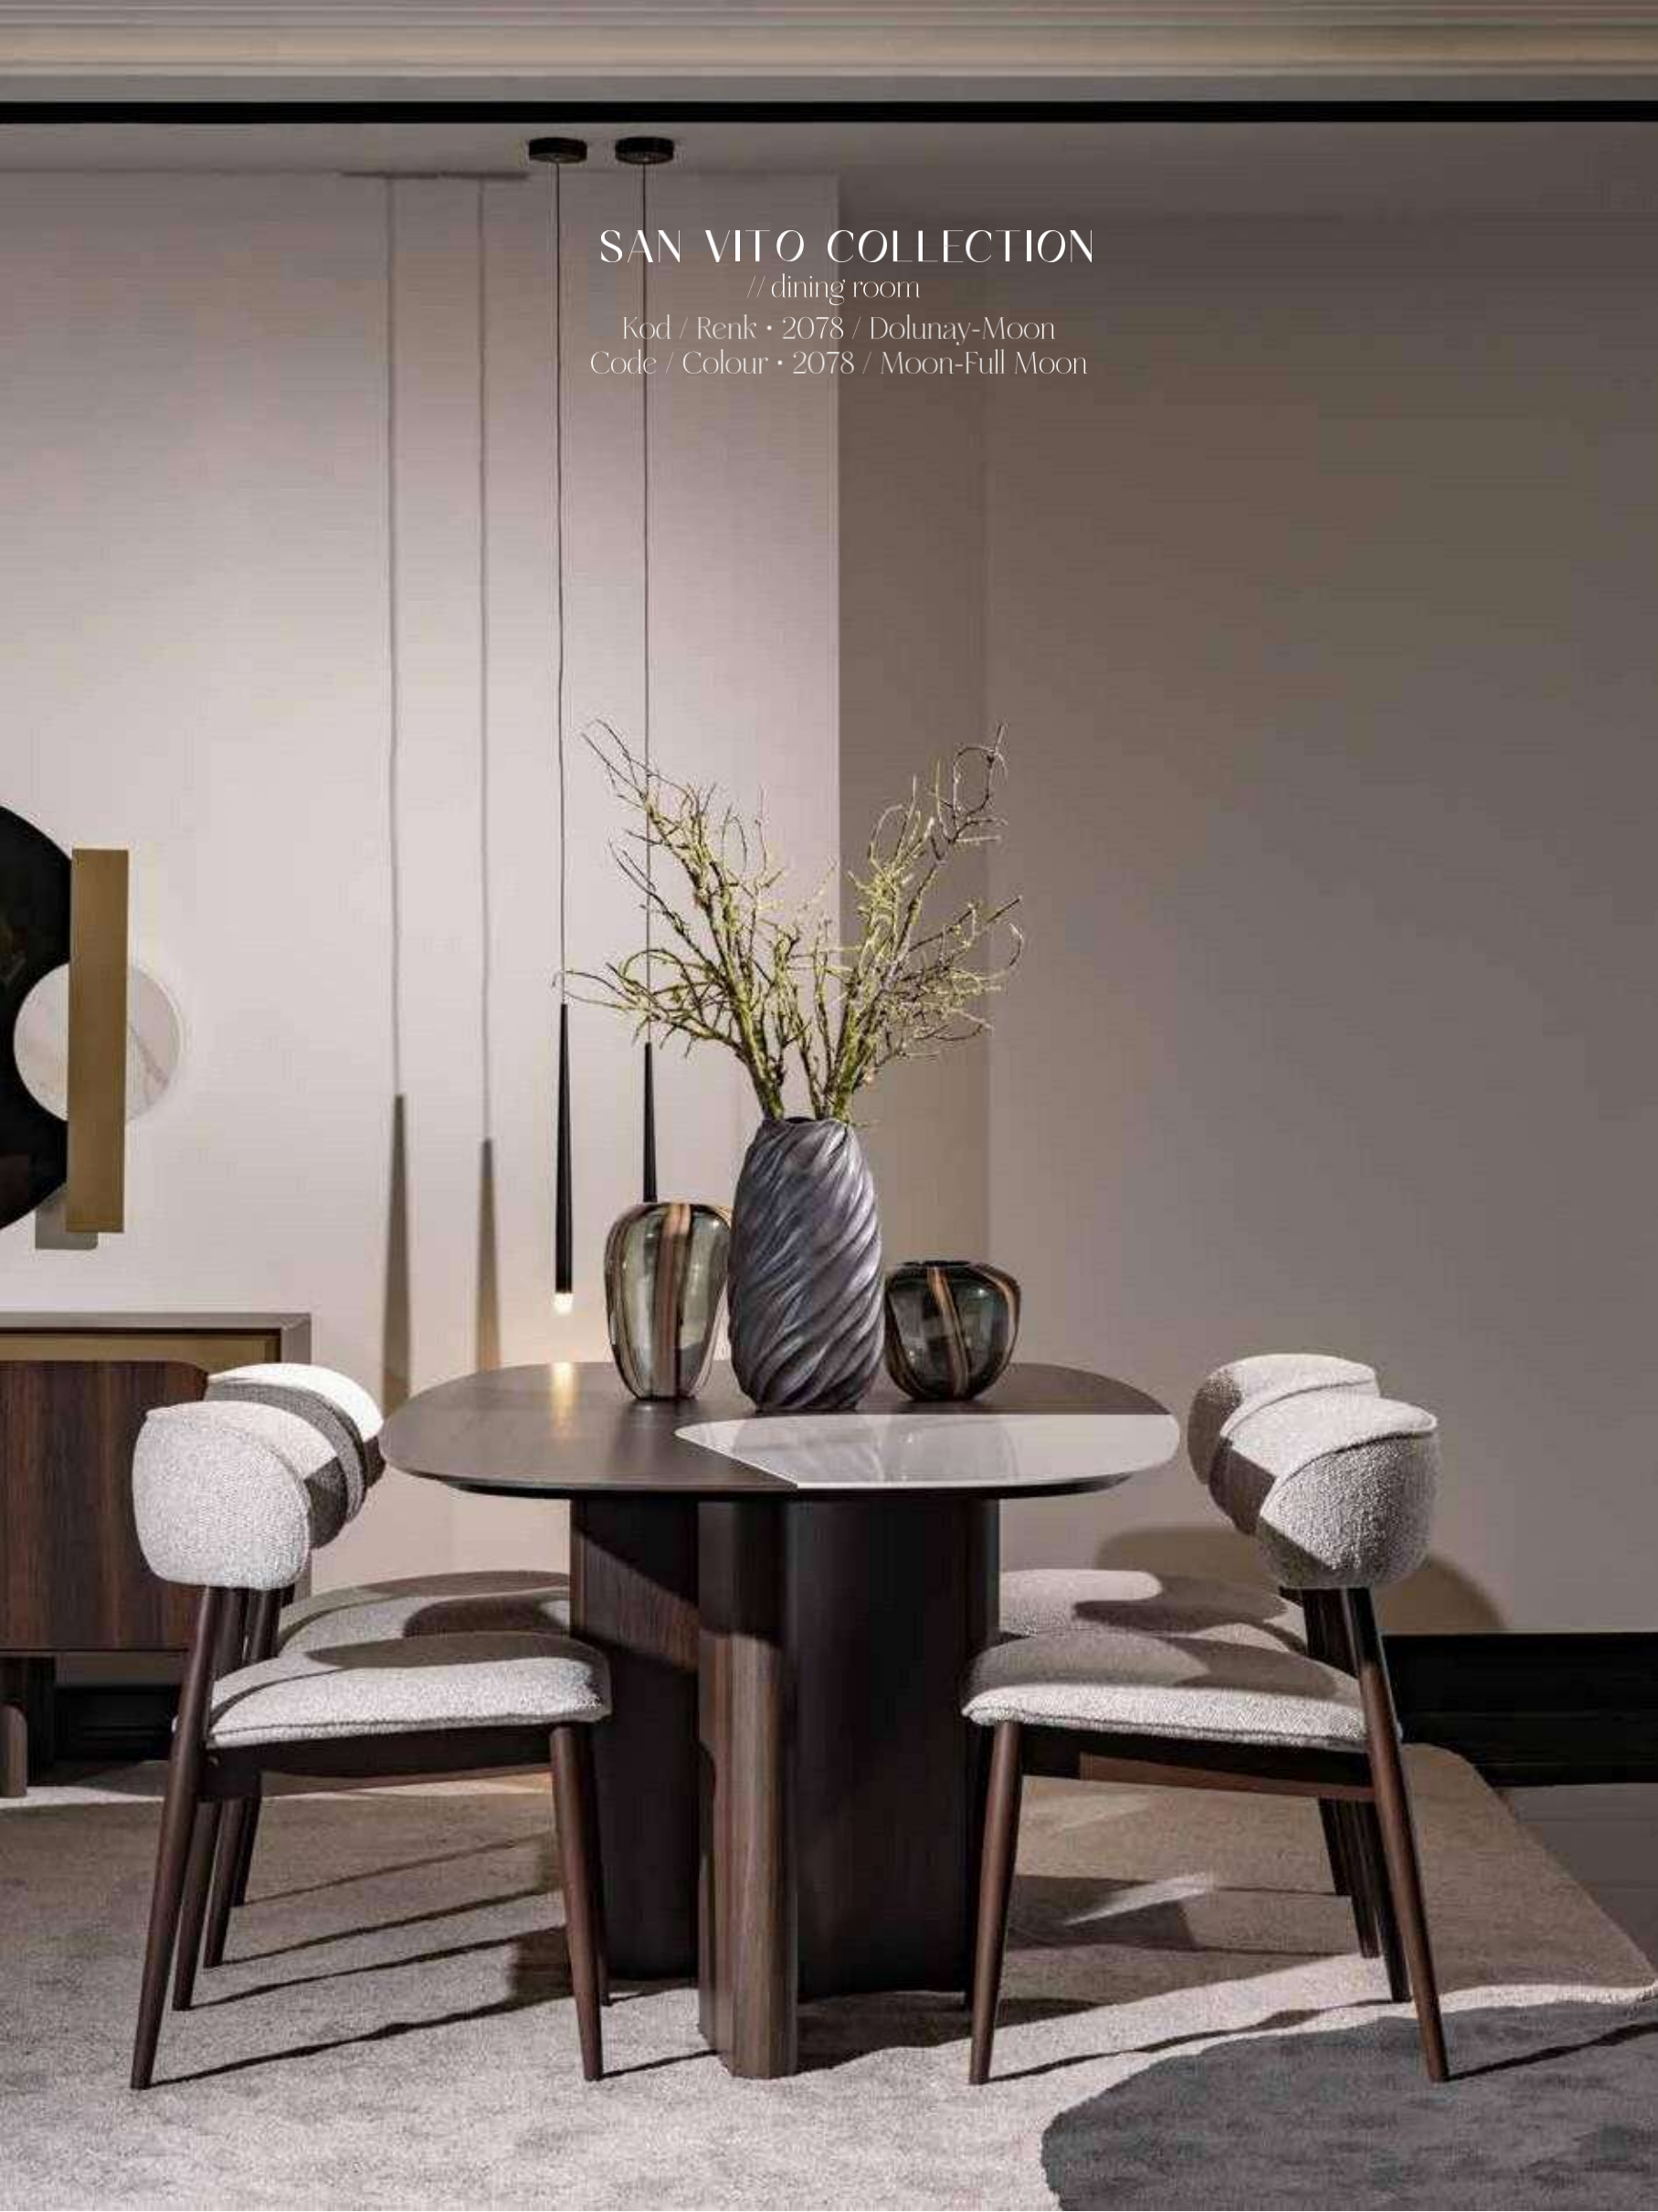

SAN VITO COLLECTION

// dining room

Kod / Renk • 2078 / Dolunay-Moon
Code / Colour • 2078 / Moon-Full Moon

casamia

by Pianno-Vukka

site