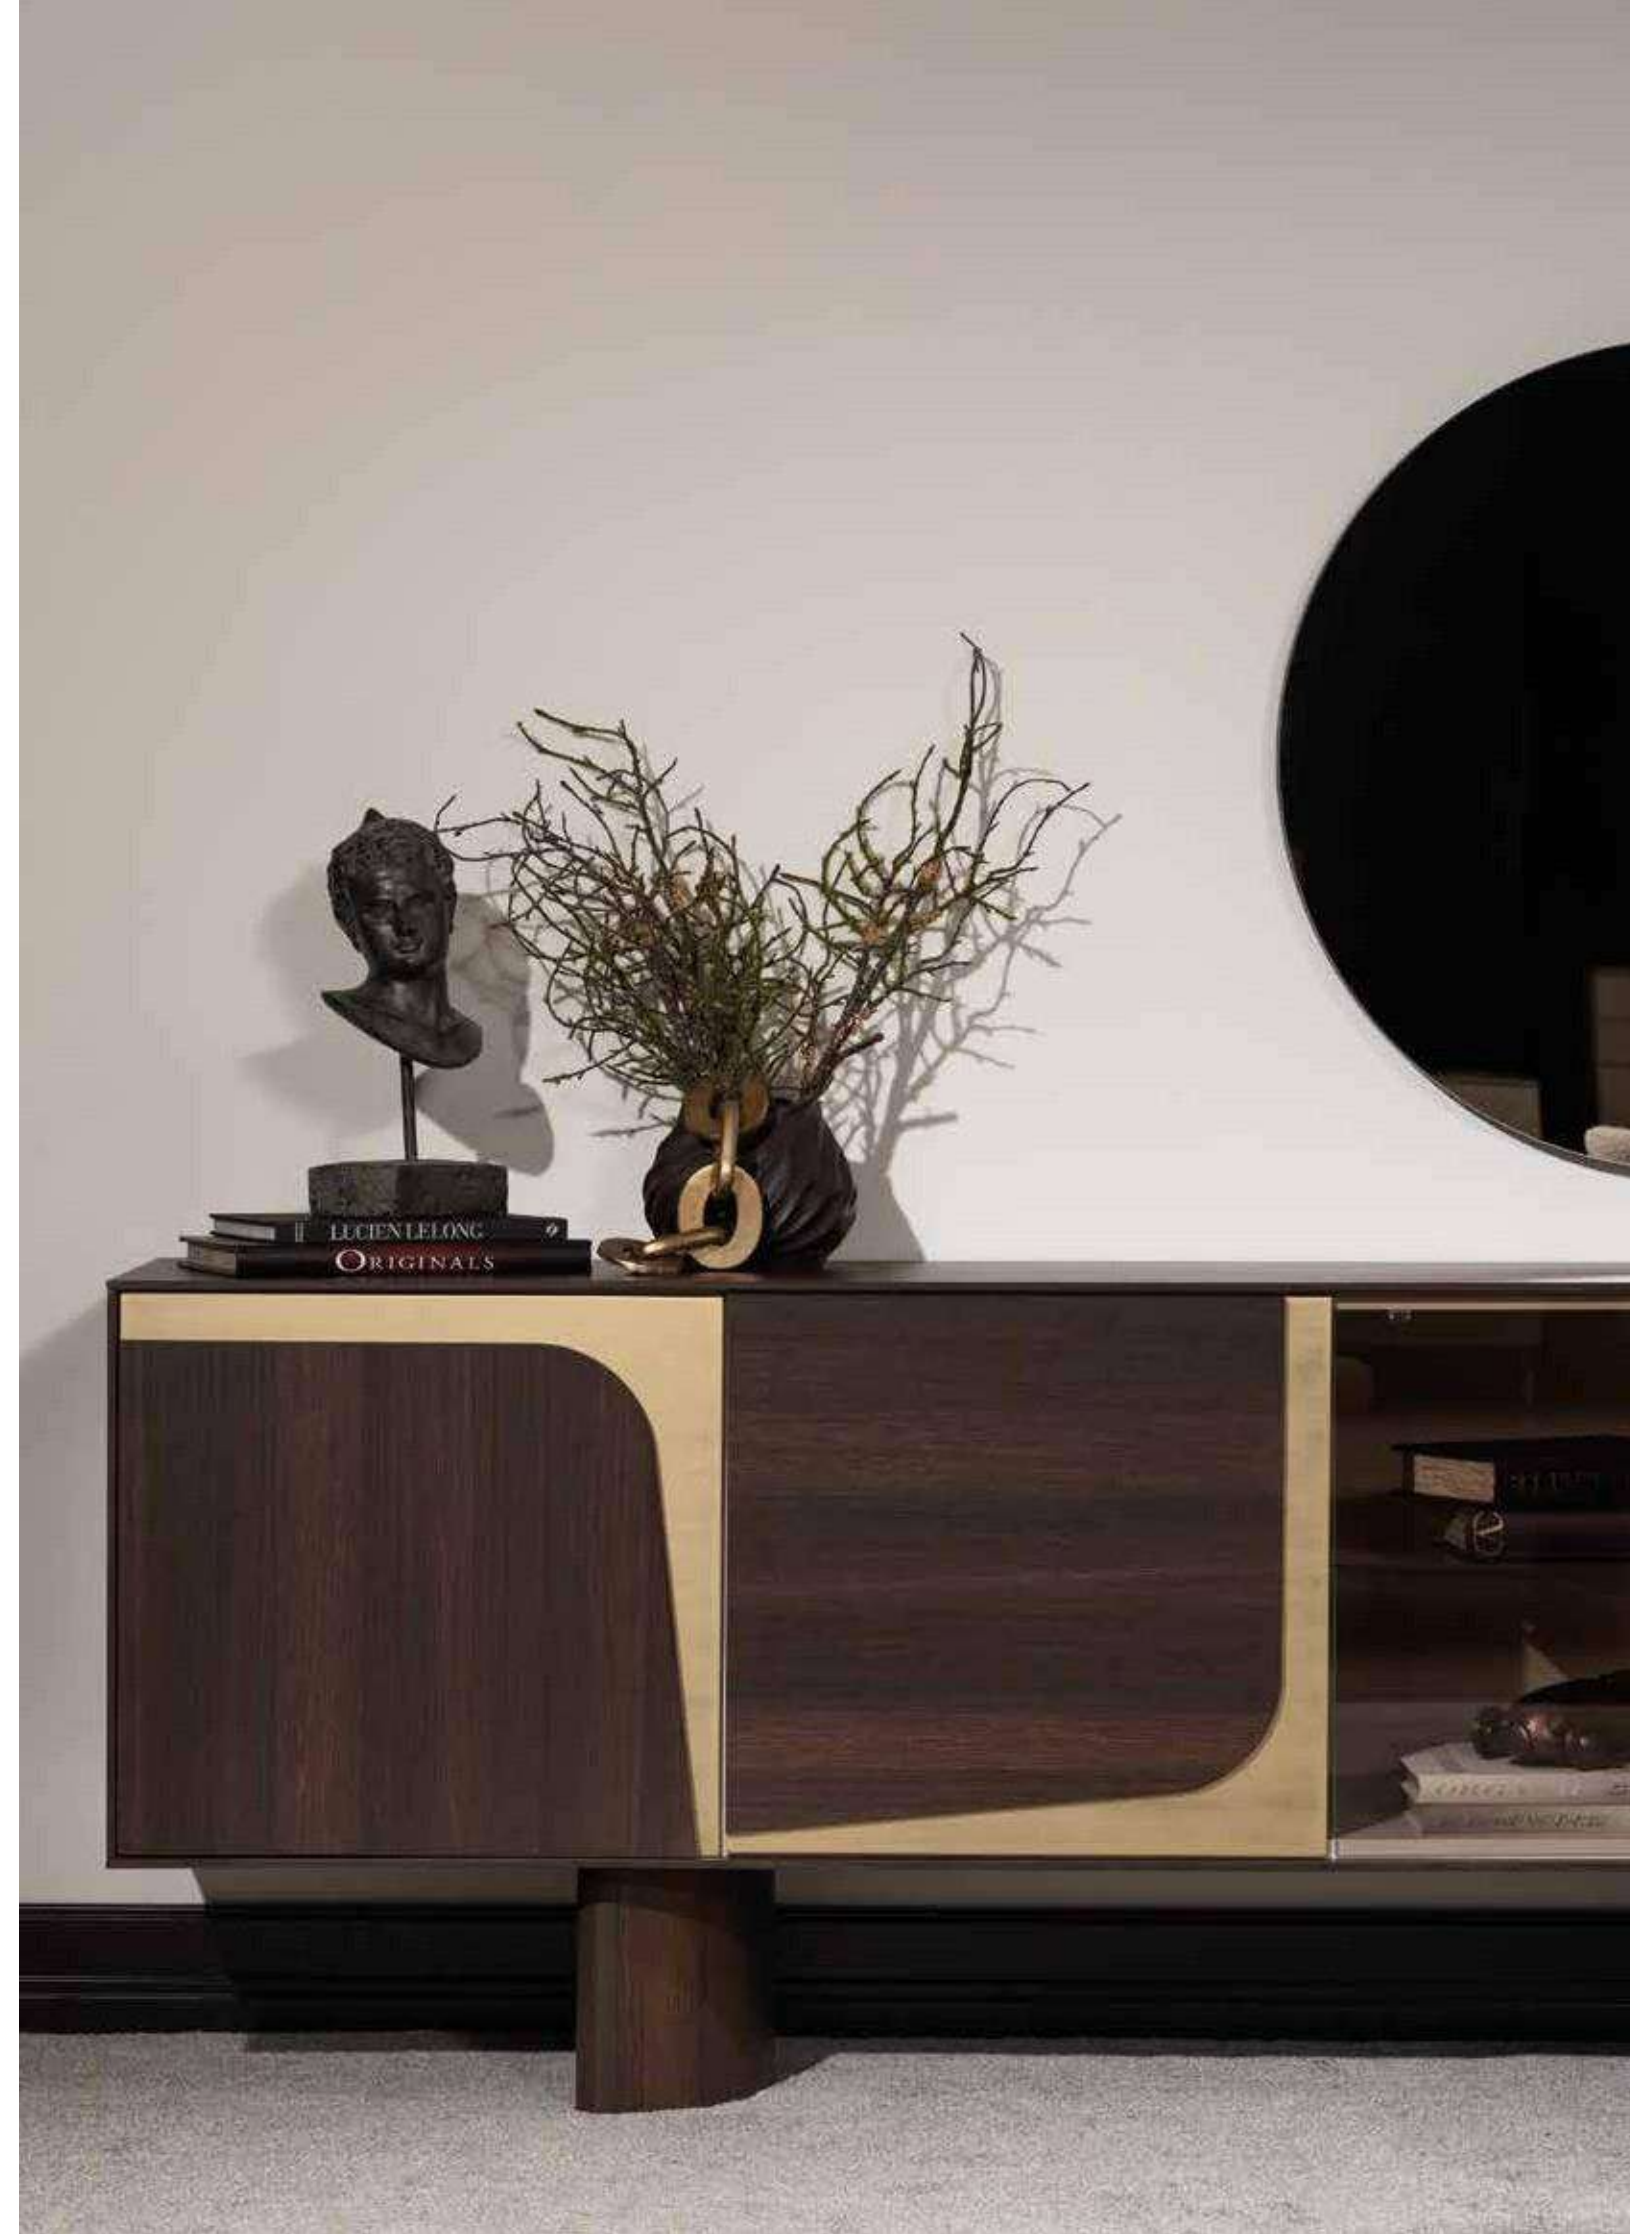

TOKYO COLLECTION

TOKYO DINING ROOM
TOKYO WALL UNIT
TOKYO SOFA SET
TOKYO BEDROOM

SAN VITO COLLECTION

// dining room // sofa set //

With its harmonious combination of walnut veneer, brushed gold surface detail and marble surface detail, the San Vito Collection offers the perfect balance of sophistication and luxury. Each piece is meticulously crafted to exude timeless elegance and elevate the ambience of any interior. San Vito furniture pieces feature a walnut veneer, renowned for its rich and warm tones, adding an element of timeless elegance to any space. The natural beauty of the walnut veneer adds warmth and character to each piece, creating a sense of luxury and sophistication. The brushed gold surface detail exudes an air of opulence and sophistication. The subtle shimmer of brushed gold adds a touch of glamor to the collection, elevating its aesthetic appeal and making it a focal point in any room. Some pieces of the collection feature elegant marble surface details that showcase the beauty and luxury of natural stone. The marble surface creates a striking focal point that elevates the living experience, adding a sense of grandeur and prestige to the collection.