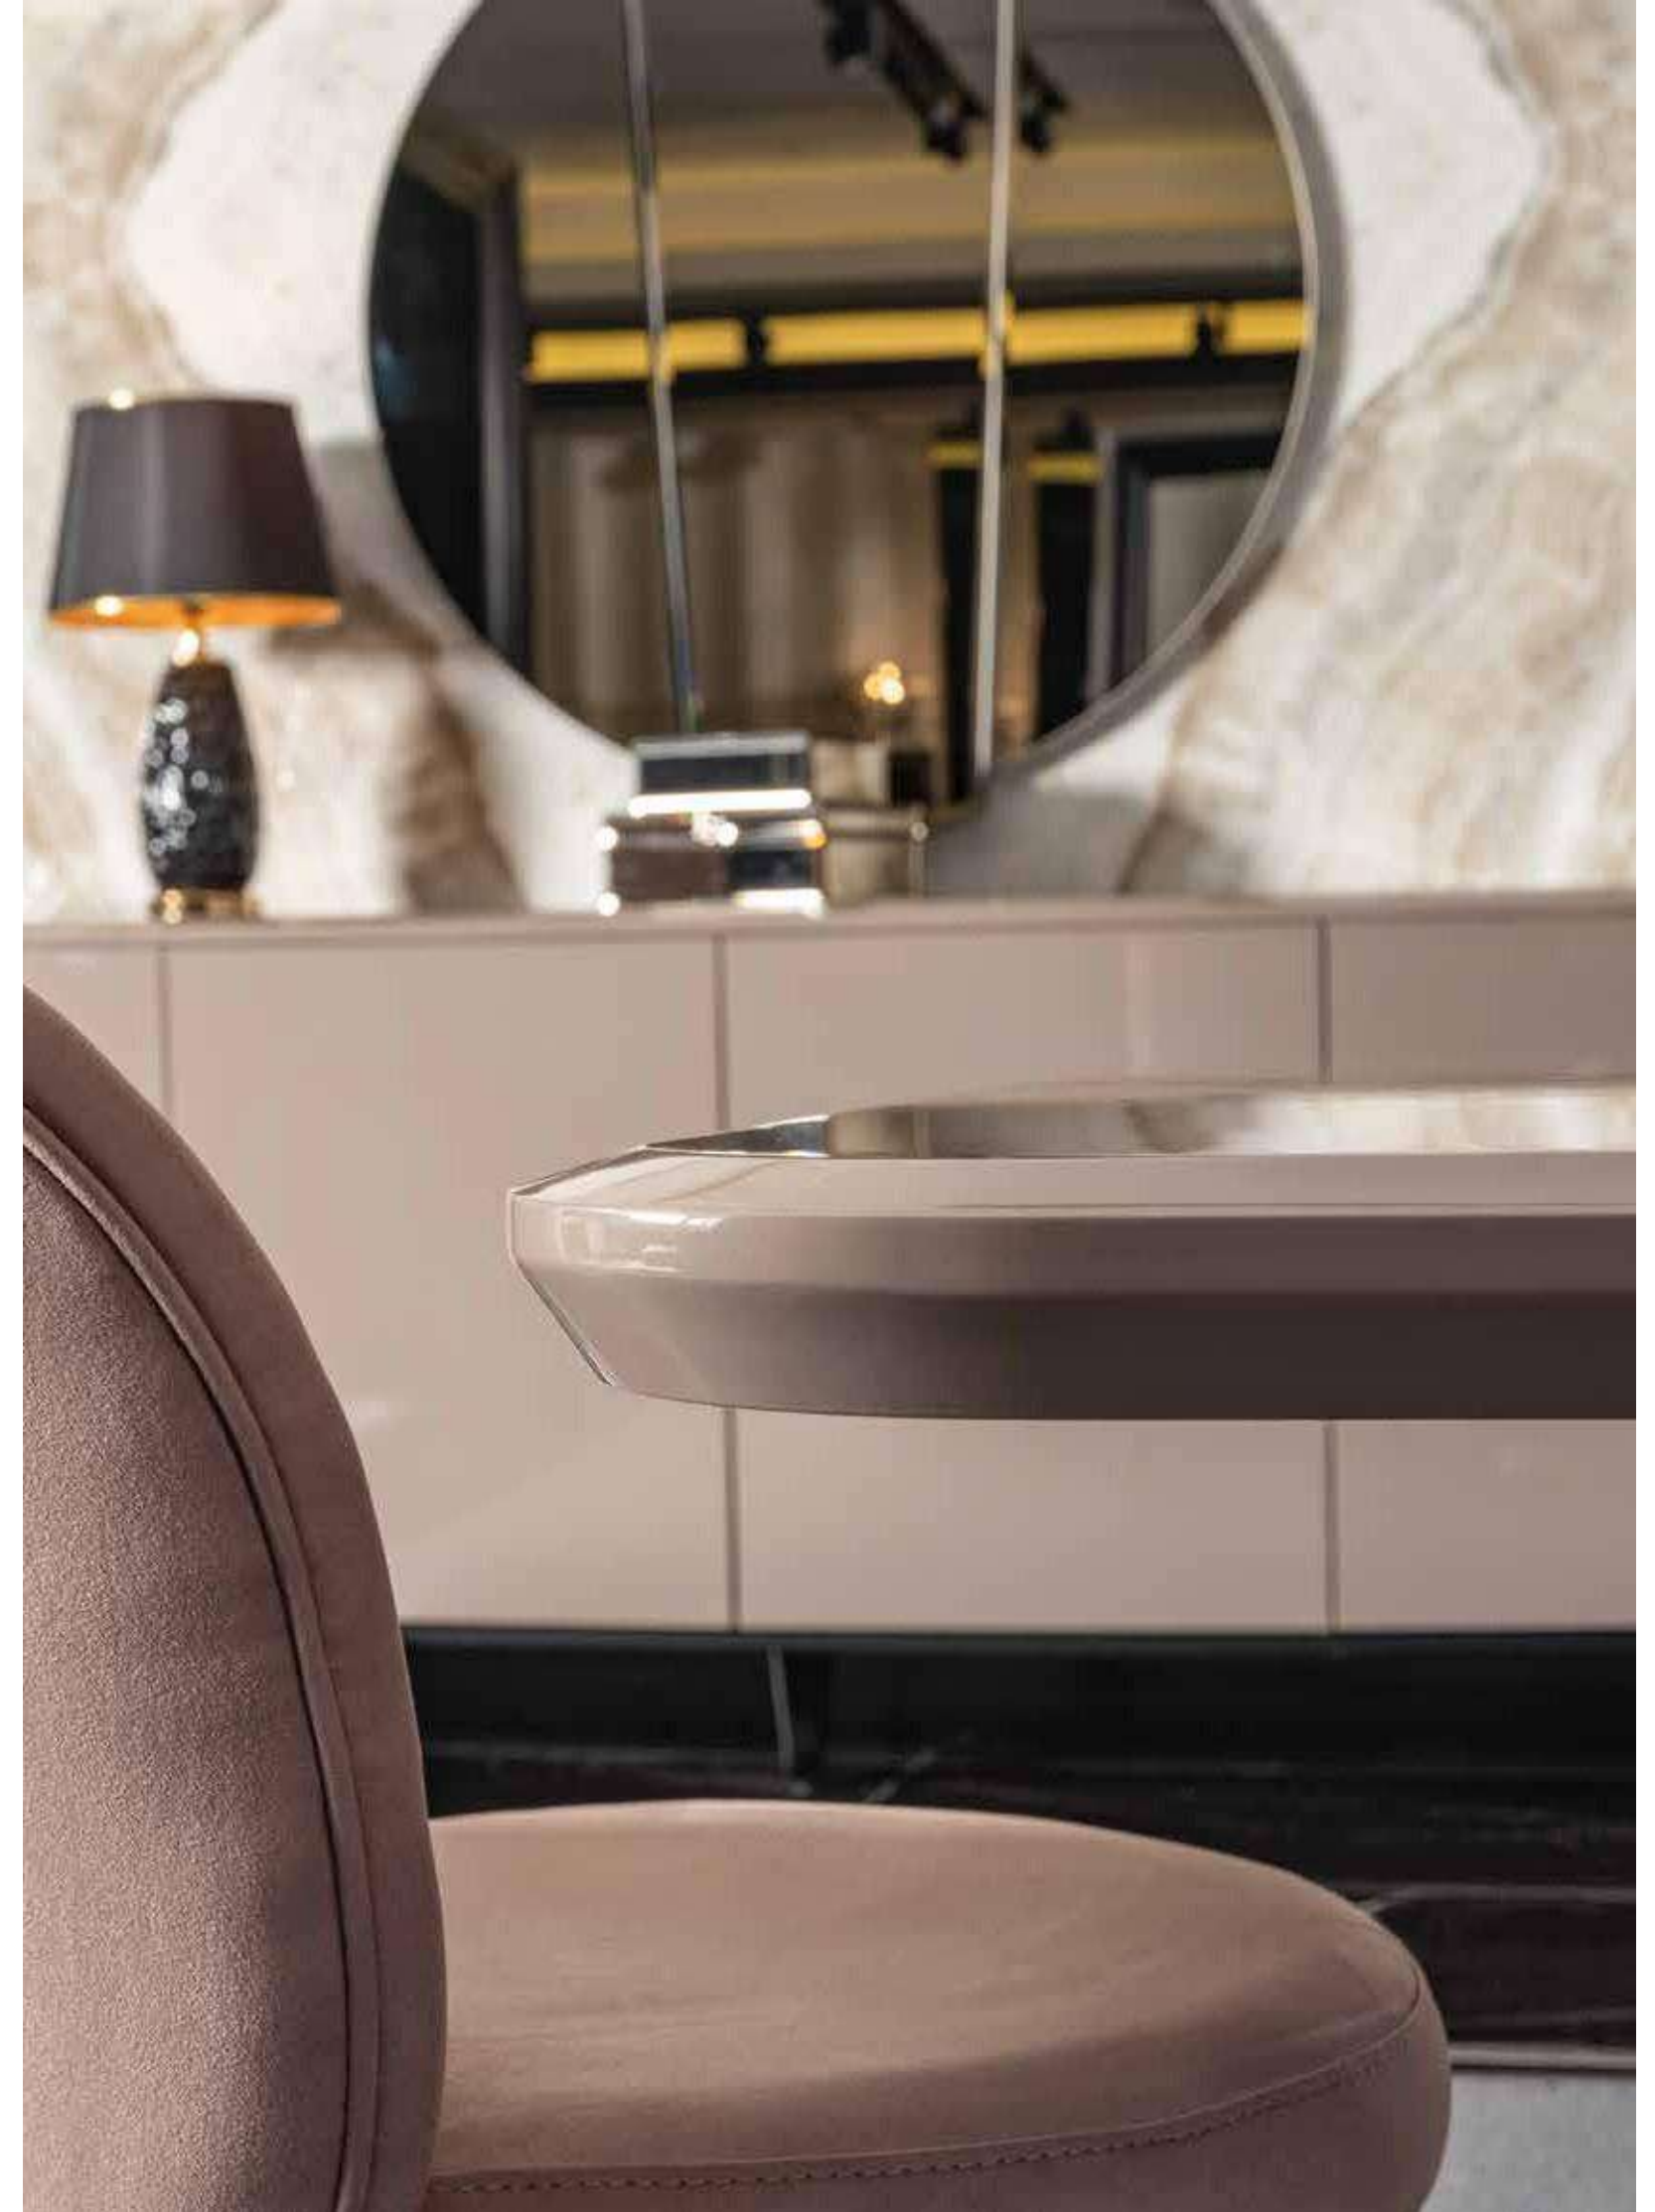

BENTLEY COLLECTION

bedroom // dining room // wall unit // sofa set //

Bentley

pure geometric shapes of Area's design in an
encounter of new and old. from geometries defined by
systems to the consistent quality of the products belonging to
the collection up to the perspective illusions and dynamics of
the units, Bentley furnishing units can be easily mixed in count-
less shapes, reinterpretations, matching to decorate single har-
monic spaces, changing from time to time and complying
with the different requirements of the modern habitat.