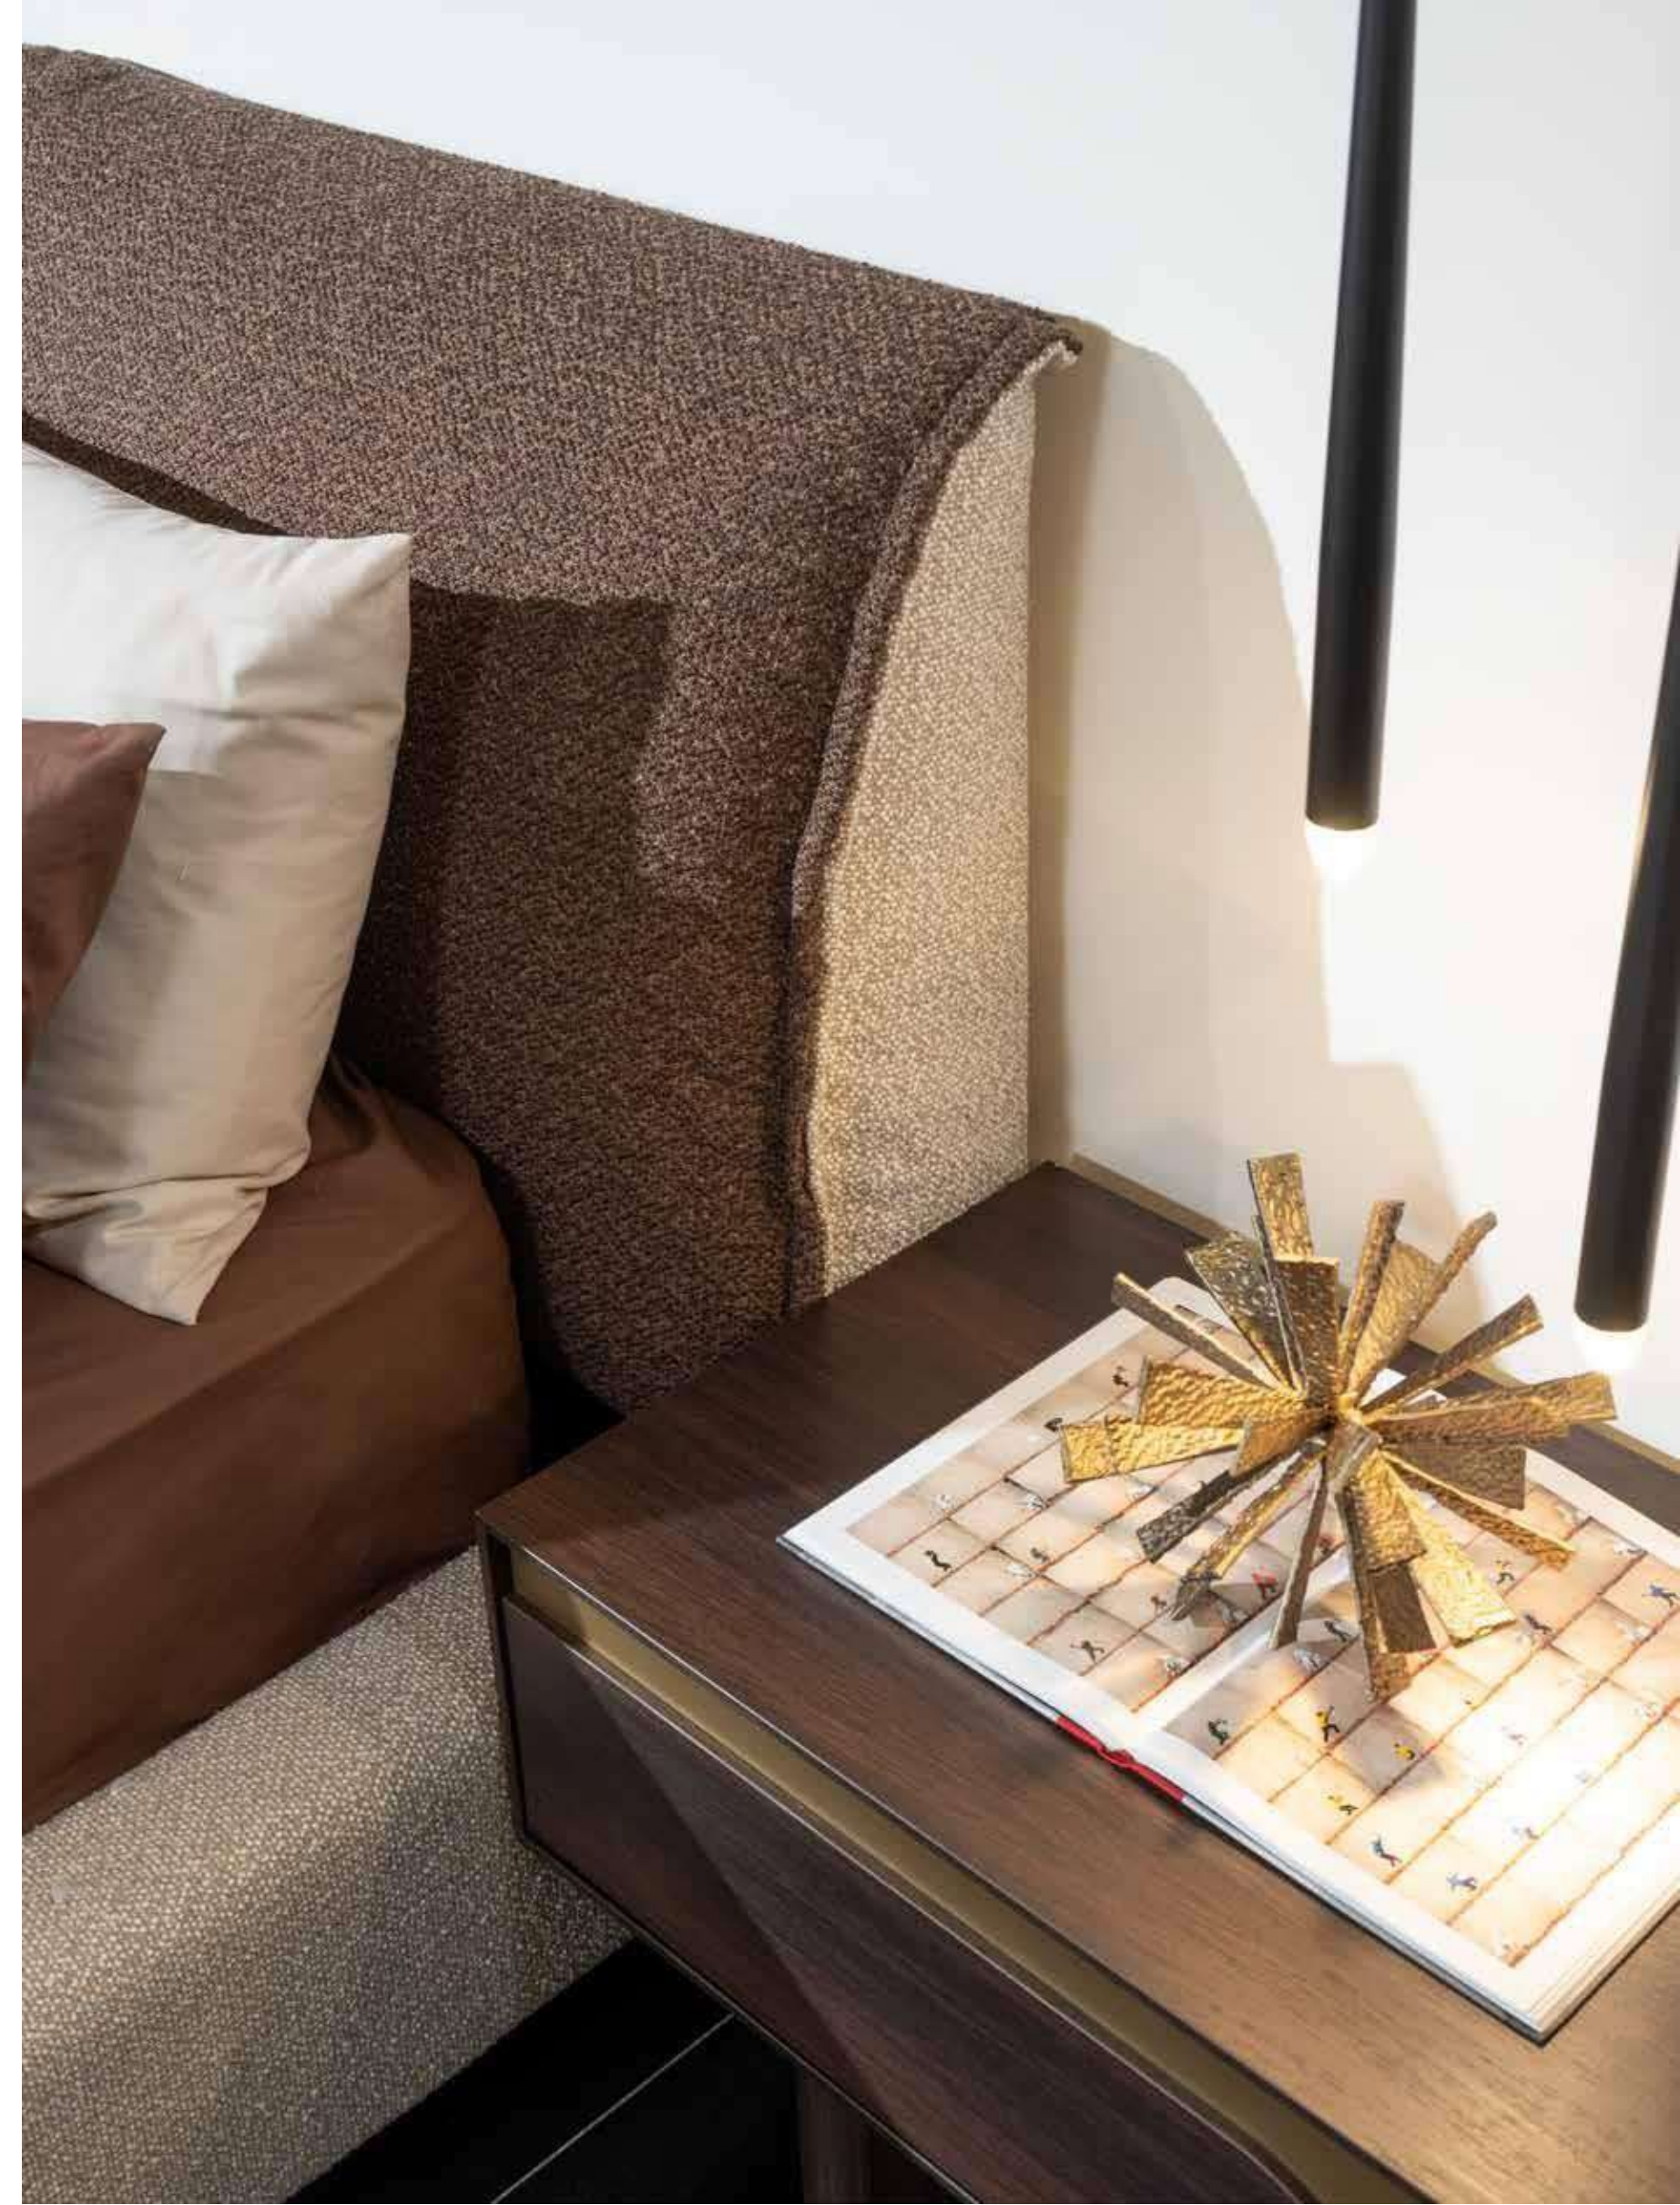

LE MANS COLLECTION

bedroom // dining room // wall unit // sofa set //

With its harmonious combination of walnut veneer, brushed gold surface detail and marble surface detail, the LEMANS Collection offers the perfect balance of sophistication and luxury. Each piece is meticulously crafted to exude timeless elegance and elevate the ambience of any interior. Le Mans furniture pieces feature a walnut veneer, renowned for its rich and warm tones, adding an element of timeless elegance to any space. The natural beauty of the walnut veneer adds warmth and character to each piece, creating a sense of luxury and sophistication. The brushed gold surface detail exudes an air of opulence and sophistication. The subtle shimmer of brushed gold adds a touch of glamor to the collection, elevating its aesthetic appeal and making it a focal point in any room. Some pieces of the collection feature elegant marble surface details that showcase the beauty and luxury of natural stone. The marble surface creates a striking focal point that elevates the living experience, adding a sense of grandeur and prestige to the collection.