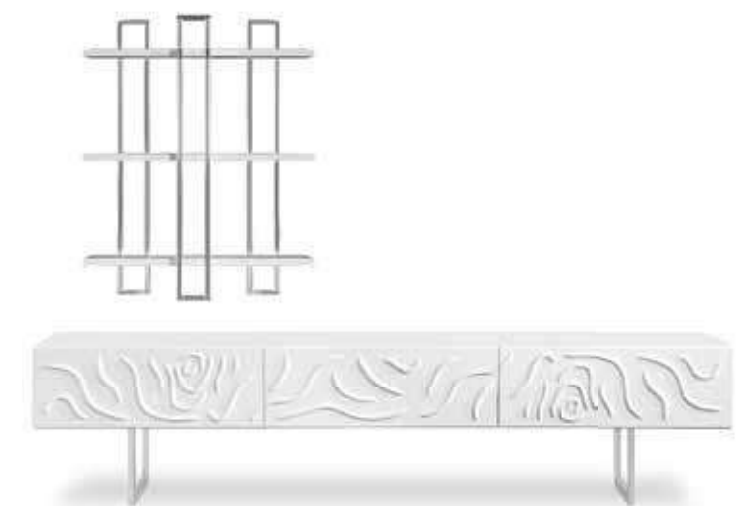

casamia
by Pianto-Vukka