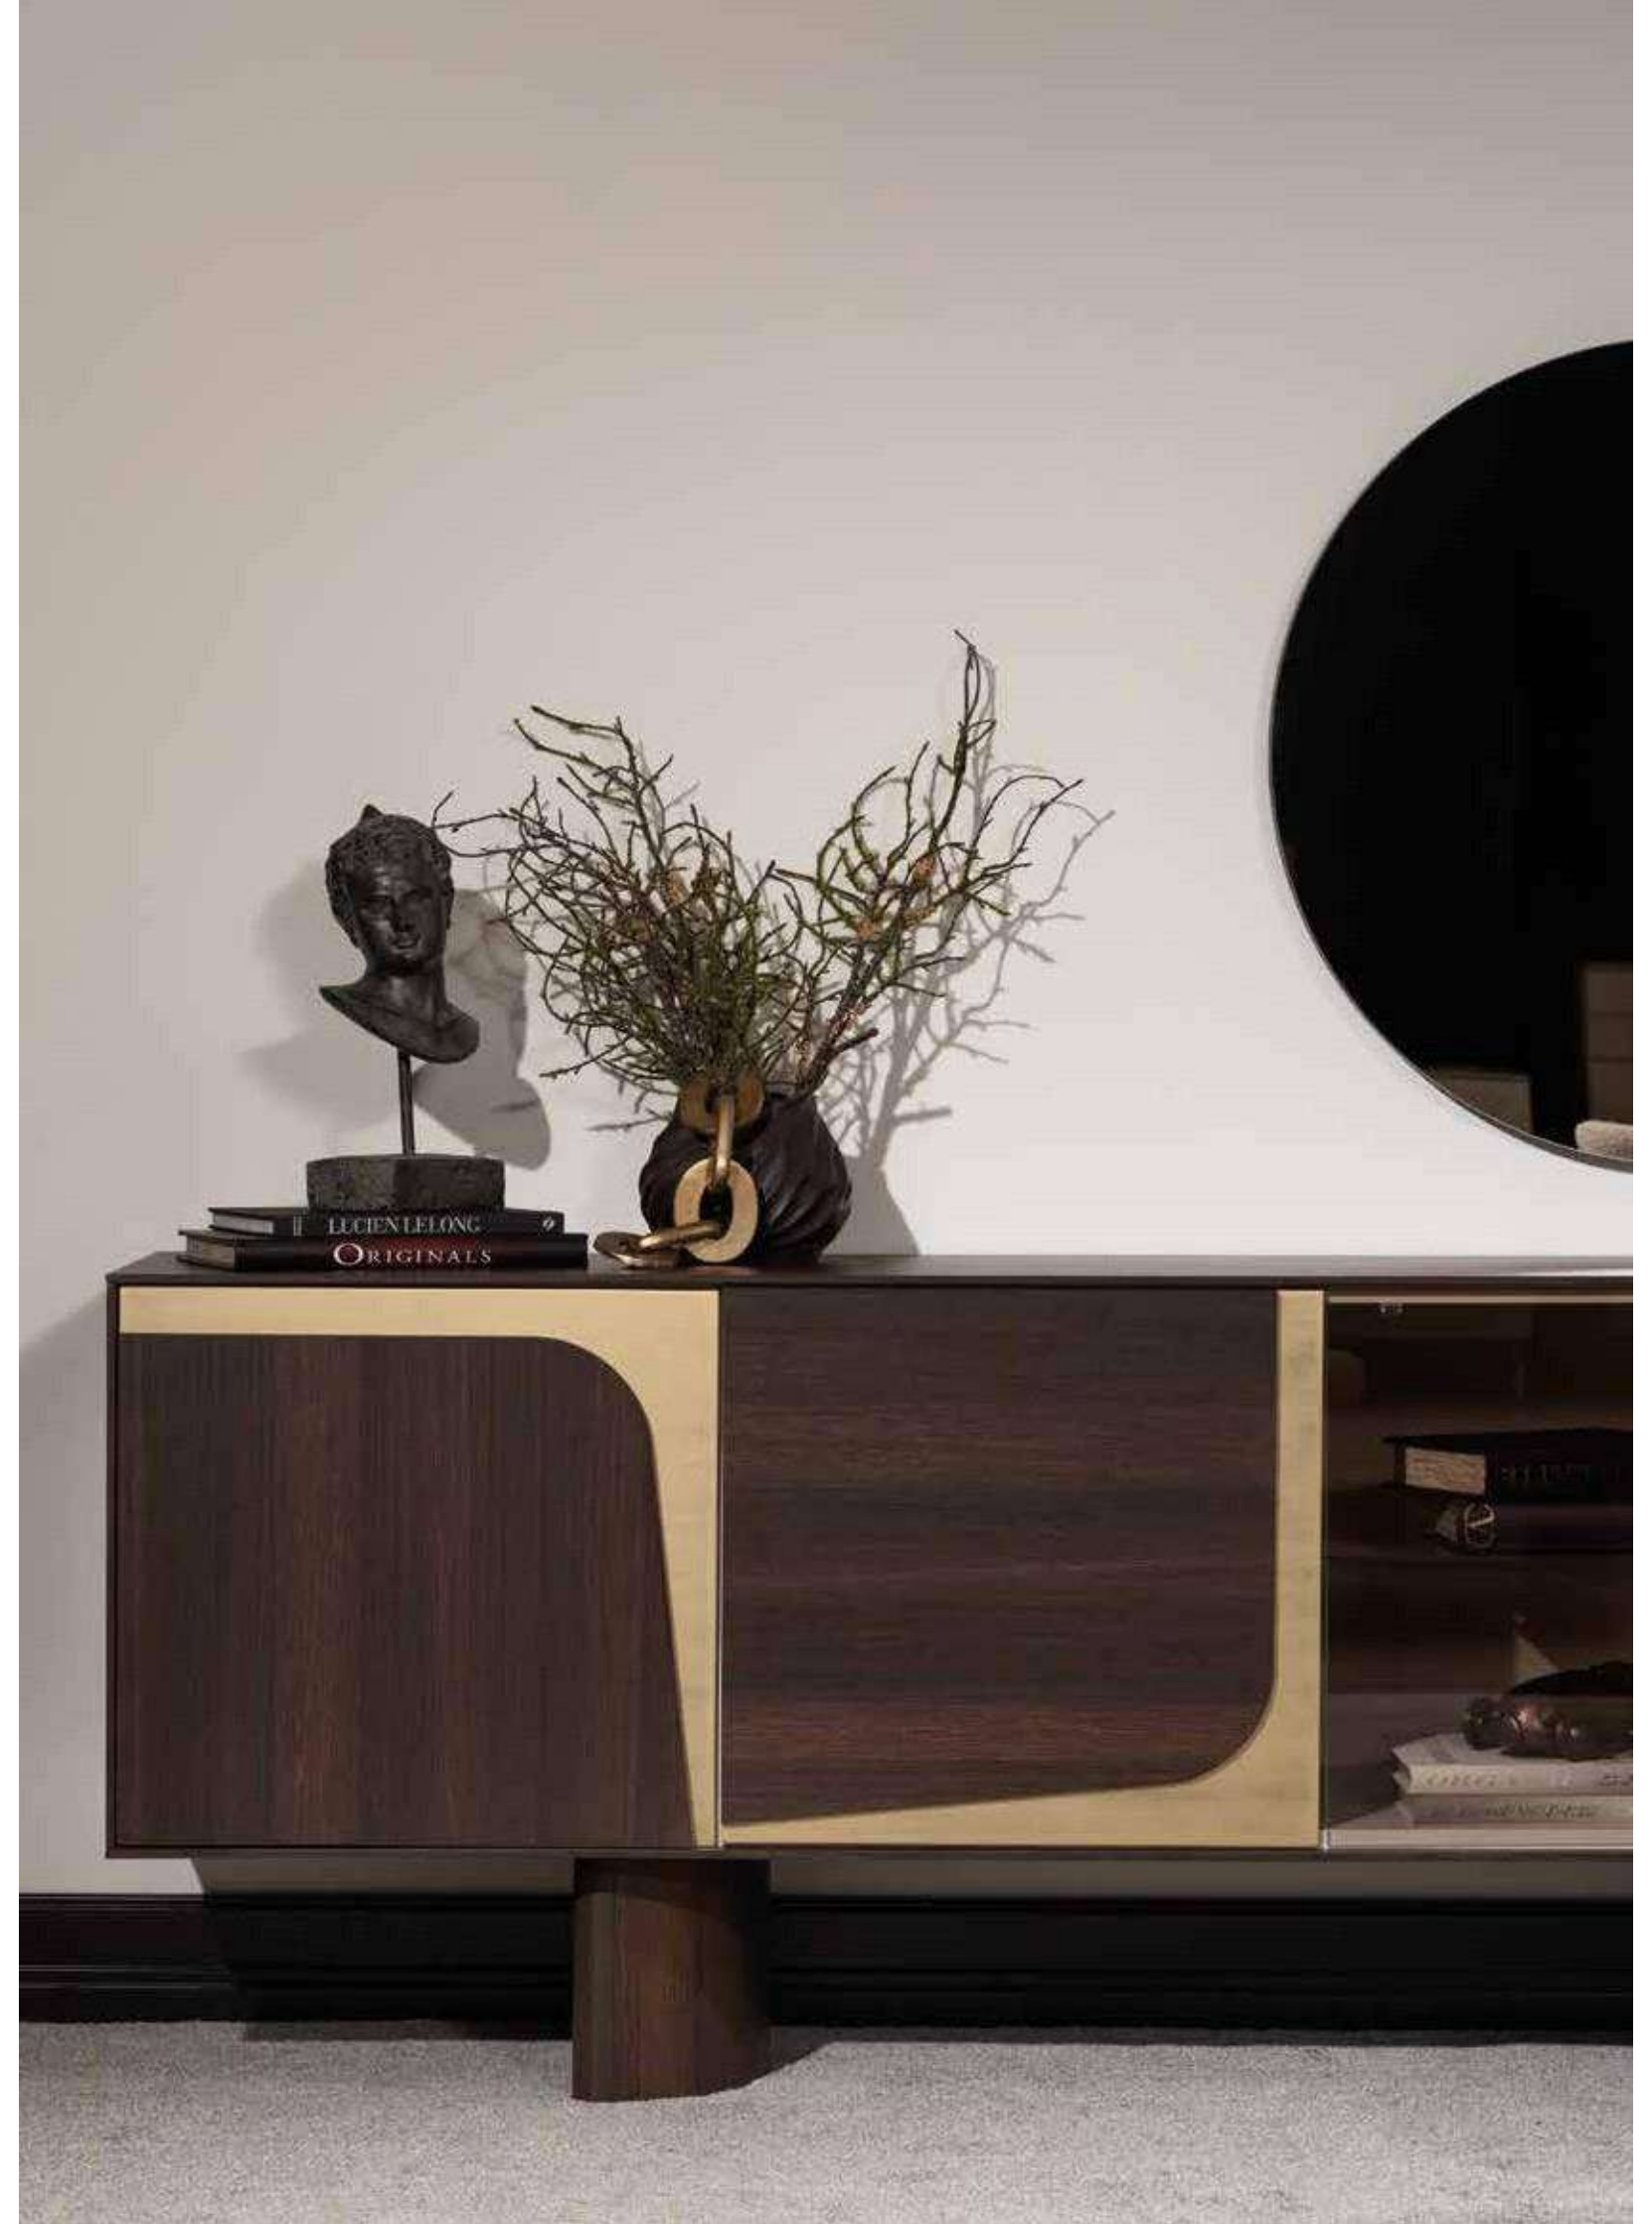

LE MANS COLLECTION

bedroom // dining room // wall unit // sofa set //

With its harmonious combination of walnut veneer, brushed gold surface detail and marble surface detail, the LEMANS Collection offers the perfect balance of sophistication and luxury. Each piece is meticulously crafted to exude timeless elegance and elevate the ambience of any interior. Le Mans furniture pieces feature a walnut veneer, renowned for its rich and warm tones, adding an element of timeless elegance to any space. The natural beauty of the walnut veneer adds warmth and character to each piece, creating a sense of luxury and sophistication. The brushed gold surface detail exudes an air of opulence and sophistication. The subtle shimmer of brushed gold adds a touch of glamor to the collection, elevating its aesthetic appeal and making it a focal point in any room. Some pieces of the collection feature elegant marble surface details that showcase the beauty and luxury of natural stone. The marble surface creates a striking focal point that elevates the living experience, adding a sense of grandeur and prestige to the collection.