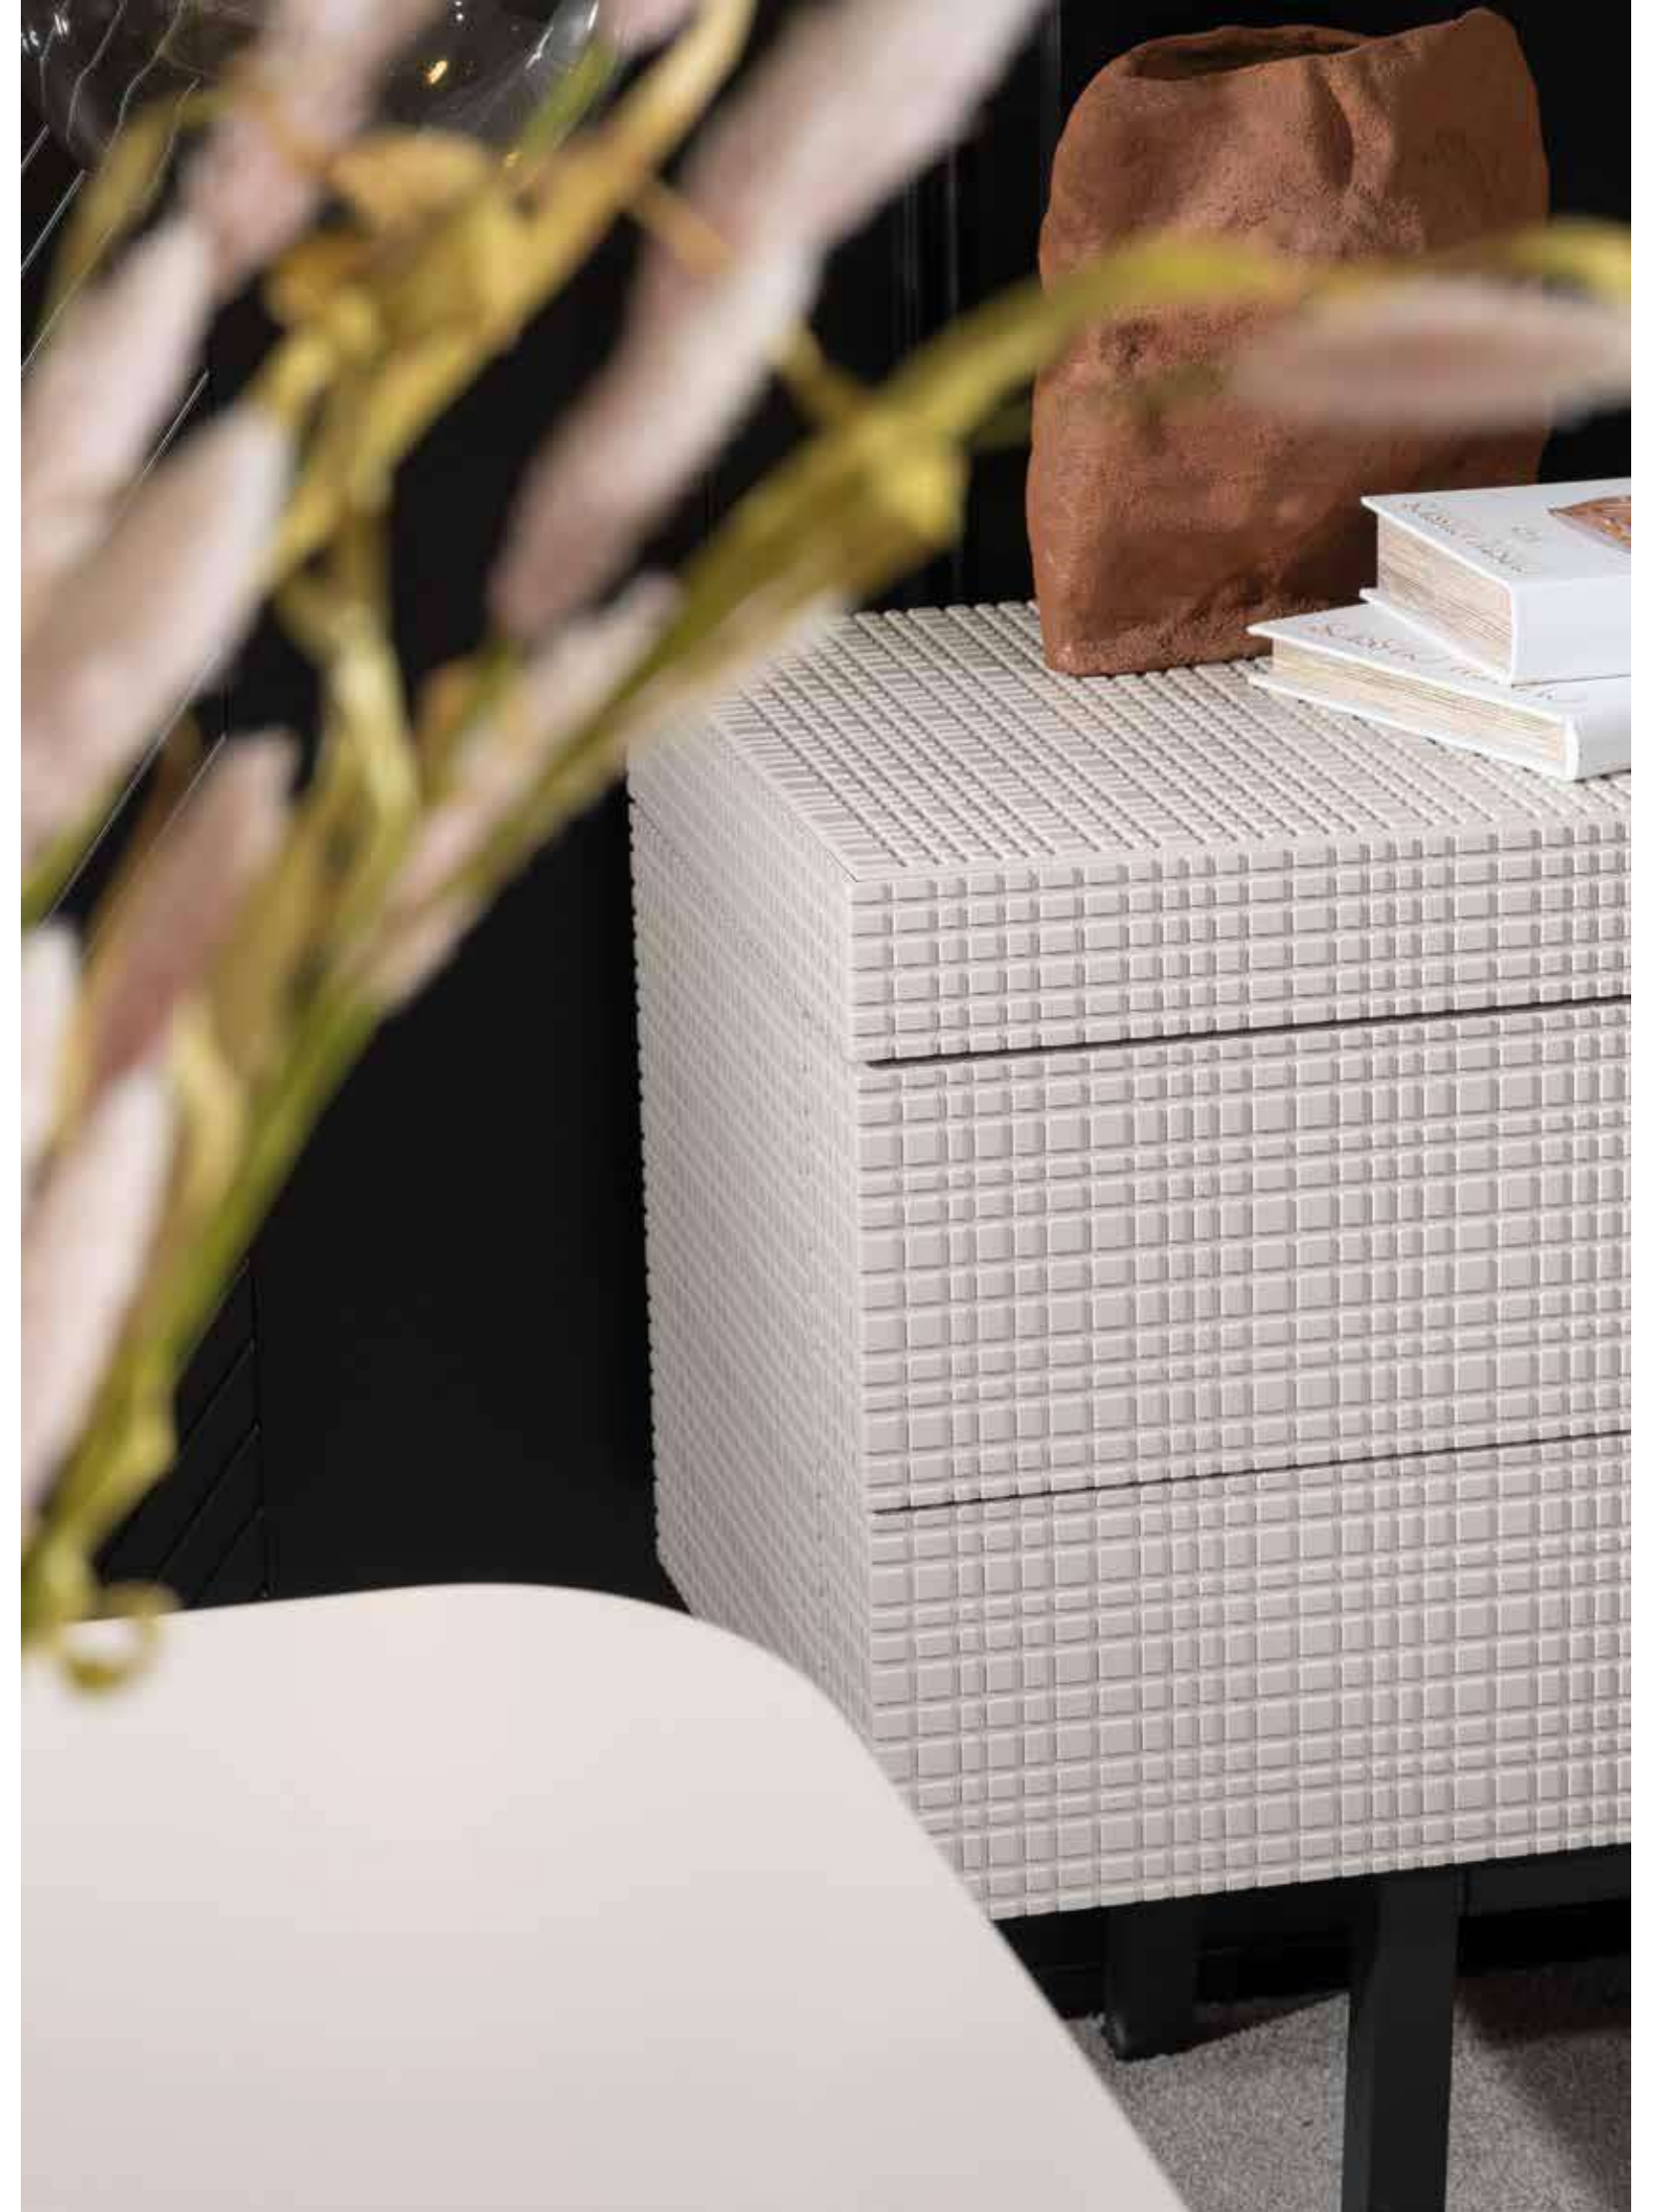

MONTELLA COLLECTION

// dining room // sofa set //

In the contemporary architecture, the real challenge is to create spaces that tell about our personality, last over time and create comfort...an ambitious but achievable goal thanks to our proposals. Montella Collection, elegantly preserves, showing the most precious objects in an exclusive way through the use of the frame modular system, in which the quality and the combination of materials come together to create an emotional and functional living at the same time. Montella provides an unconventional living area in which the structural elements become architecture and define spaces where to exhibit elements that connote exclusive and personal areas thanks to sophisticated materials and elegantly combined with each other.

_INSPIRATIONAL NEW BOOK