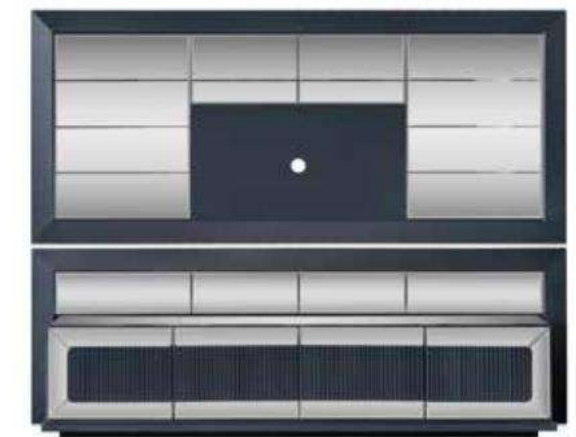

R

LION COLLECTION
// dining room

LION COLLECTION

// wall unit

Kod / Renk • 5050 / Siyah
Code / Colour • 5050 / Black

casamia
by Pianno-Vukka

LION COLLECTION
//sofa set

LION COLLECTION